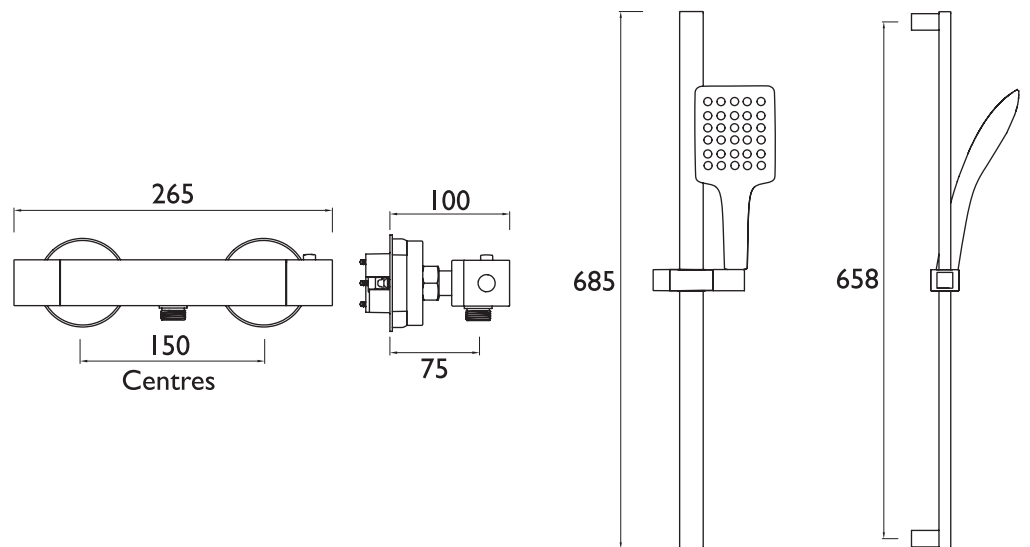

VR SHXMTFF C

VERTICO Shower Range Vertico Thermostatic Exposed Bar Valve with Adjustable Riser and Multi Function Handset Chrome

Features:

- 15mm inlet connections
- Thermostatic cartridge with preset temperature stop at 38°C, can be over-riden to a maximum of 46°C
- Dual control - flow and temperature are controlled separately
- Automatic shut-off in the event of hot or cold water supply failure
- Supplied with a wall mount 12 fixing kit for easier first fit

Product Certifications:

For more products, visit our website:
<http://www.bristan.com>

Specification

Style:	Contemporary
Finish/Colour:	Chrome
Main Construction Material:	Brass
No of Controls:	2
Shower Type:	Bar Shower
Shower Head Type:	Handset
Valve/Cartridge Type:	Thermostatic
Maximum Hot Water Supply Temperature °C:	80
Maximum Static Pressure: (bar)	10
Plumbing System Suitability:	All - Ideally Balanced
Working Pressure Range:	Min. 0.5 Bar - Max. 5.0 bar
Connection Inlet:	15mm Compression
Connection Outlet:	N/A
Isolation Valve Included:	No
Check Valve Included:	Yes

Dimensions (measurements in mm)

Flow Rates (l/min)

System Pressure (bar)	0.2	0.5	1	2	3	5
Through Handset (mixed)	1.8	3.4	5.3	7.5	9.5	12.1

TECHNICAL DATA SHEET

BRISTAN

D4